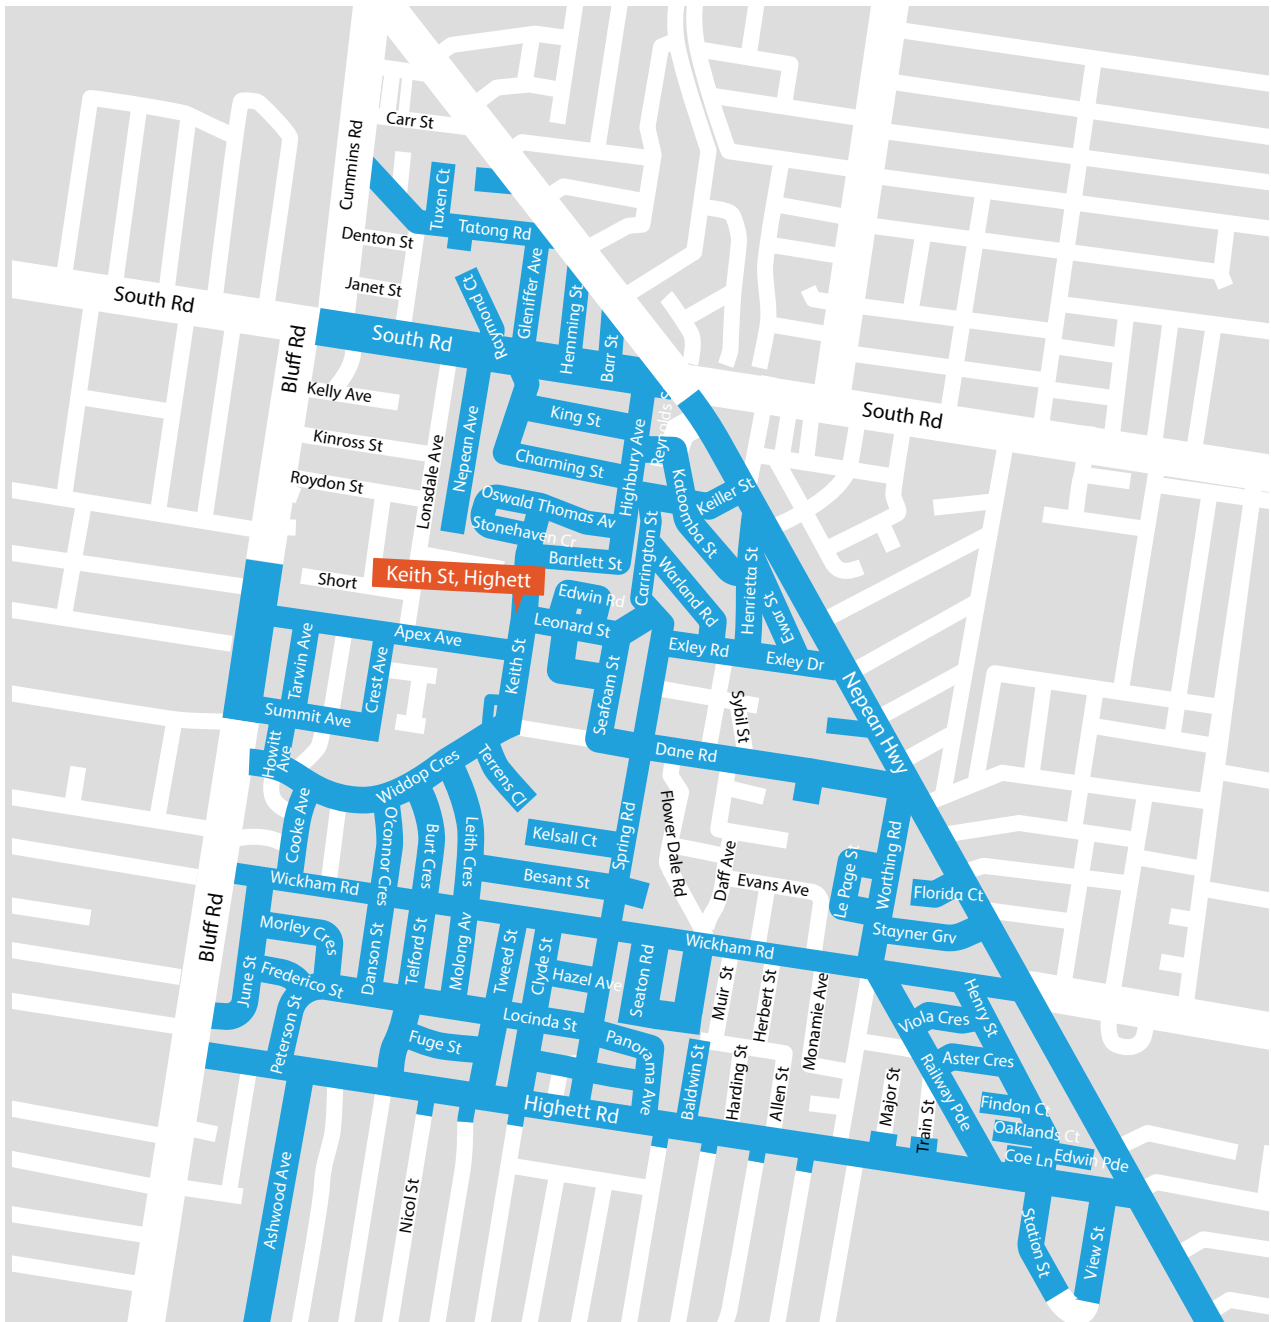

Keith St, Highett

Impacted Streets

Apex Ave	Coe Lane	Frederico St	Keiller St	O'connor Cr	Tarwin Ave
Aster Cres	Cooke Ave	Fuge St	Keith St	Oswald Thomas Dr	Telford St
Ashwood Ave	Crest Ave	Hazel Ave	Le Page St	Peterson St	Terrens Cl
Baldwin St	Dane Rd	Hemming St	Leith Cr	Railway Pde	Tweed St
Barr St	Danson St	Henrietta St	Locinda St	Raymond Ct	View St
Bartlett St	Edwin Pde	Henry St	Molong Ave	Reynolds St	Viola Cr
Bluff Rd	Ewar St	Highbury Ave	Morley Cr	South Rd	Warland Rd
Burt Cr	Exley Dr	Highett Rd	Nepean Ave	Station St	Wickham Rd
Carrington St	Exley Rd	Howitt Ave	Nepean Hwy	Stayner Gr	Widdop Cr
Charming St	Findon Ct	June St	Nicol St	Stonehaven Cr	Worthing Rd
Clyde St	Florida Ct	Katoomba St	Oaklands Ct	Summit Ave	