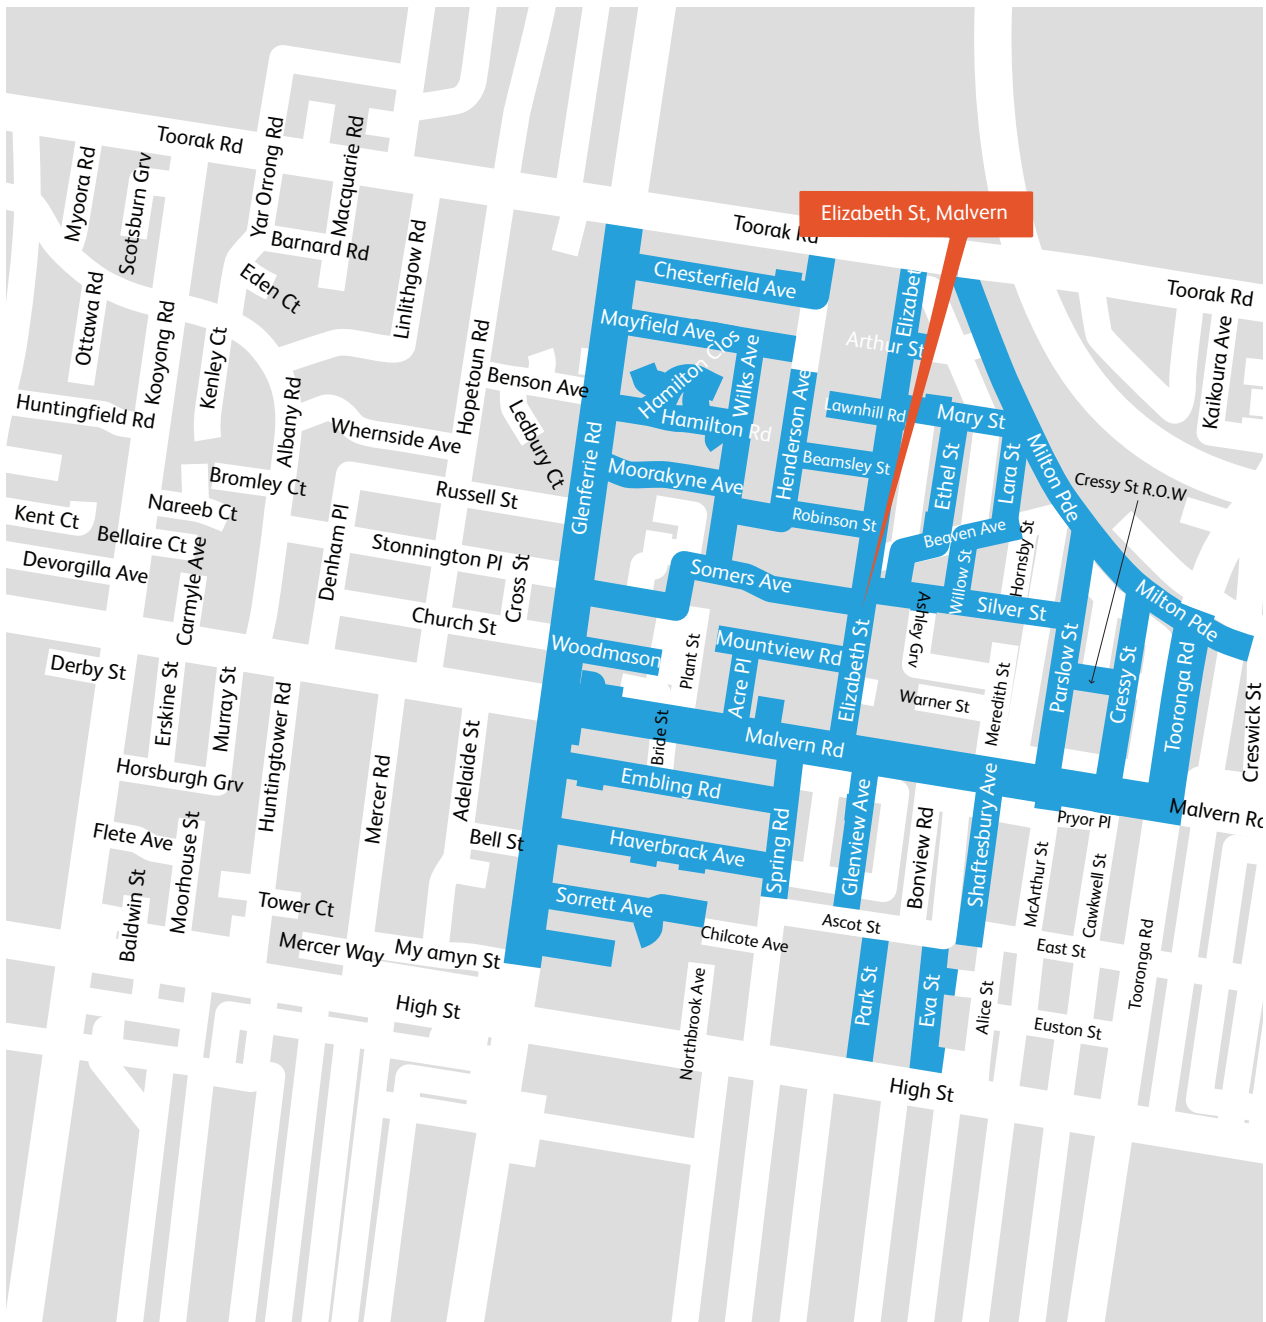

Elizabeth St, Malvern

Impacted Streets

Acre Pl	Glenferrie Rd	Mayfield Ave	Sorrett Ave
Beamsley St	Glenview Ave	Milton Pde	Tooronga Rd
Beaven Ave	Hamilton Rd	Moorakynie Ave	Walnut St
Chesterfield Ave	Haverbrack Ave	Mountview Rd	Wilks Ave
Cressy St	Henderson Ave	Park St	Willow St
Cressy St R.O.W	Lara St	Parslow St	Woodmason St
Elizabeth St	Lawnhill Rd	Parslow St R.O.W	
Embling Rd	Malvern Rd	Robinson St	
Ethel St	Malvern Rd (R.O.W)	Shaftesbury Ave	
Eva St	Mary St	Silver St	
Frederick St	Meredith St	Somers Ave	